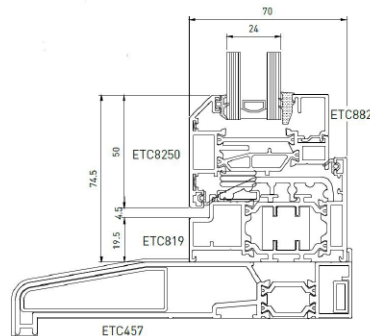

Profile Illustration

Tel: 0844 5610 623 | Fax: 0844 5610 624

Email: sales@quickslide.co.uk

Heaton Estate, Bradford Road, Brighouse, West Yorkshire, HD6 4BW