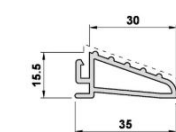

- Curved Sash

- Square Sash

Longer lead time applies

Threshold Options

Standard Threshold:

Low Threshold:

Low Threshold Ramp:

Comments: