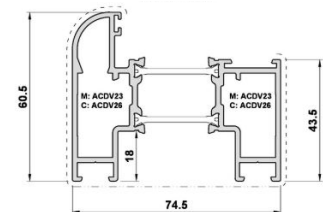

1. ☐ Left
   ☐ Right

Door Opens

1. ☐ Inwards
   ☐ Outwards

Door Colour External

1. ☐ White
   ☐ Grey
   ☐ Black

Door Colour Internal

1. ☐ White
   ☐ To Match External

Threshold

1. ☐ Standard 50mm
   ☐ Low threshold 20mm
   ☐ Low threshold w. ramp 20mm

Handle Colour

1. ☐ White
   ☐ Black
   ☐ Chrome
   ☐ Anthracite Grey
   ☐ Satin Chrome

Sill

1. ☐ No sill
   ☐ 85mm
   ☐ 150mm
   ☐ 190mm
   ☐ 225mm

1. ☐ **PAS 24 Security Upgrade**
   Laminated glass also required

1. ☐ **90° Restrictors**

1. ☐ **Midrail** (white/grey only)

Trickle Vents

From the 15/06/2022, the Building Regs state that trickle vents are required on practically all glazing elements. Unless otherwise specified we will include trickle vents in pre-determined locations as standard. On aluminium doors, trickle vents are fitted into a 42mm add-on above the outer door frame. If a certain rate of 'equivalent area' is required, please include instructions.

If trickle vents are not required, please tick below. Please note trickle vents cannot be retro-fitted.

1. ☐ Trickle Vents not required

Glazing

Glazed options come with Argon Gas and Toughened Glass as standard

1. ☐ Unglazed
   ☐ Double Glazed
   1.6W/m²K / 'C' DSER
   ☐ Double Glazed, Laminated
   1.6W/m²K / 'C' DSER
   ☐ Triple Glazed
   1.3W/m²K
   ☐ Triple Glazed, Laminated
   1.4W/m²K

Obscure Glass

In addition to glazed option

1. ☐ Satin
   ☐ Stipple
   ☐ Other:

Spacer Bar Colour

1. ☐ White
   ☐ Grey
   ☐ Black

Integral Blinds

Colour of outer casing:

Colour of blinds:

Frame Extenders (Add-ons)

1. ☐ 20mm
   ☐ 42mm (required with trickle vents)
   ☐ Left
   ☐ Right
   ☐ Top
   ☐ Bottom

Sash Options

1. ☐ Curved Sash

1. ☐ Square Sash

Longer lead time applies