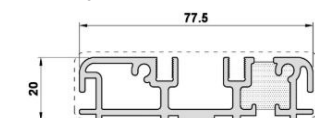

- Curved Sash

- Square Sash

Longer lead time applies

Threshold Options

Standard Threshold:

Low Threshold:

Low Threshold Ramp:

Comments: