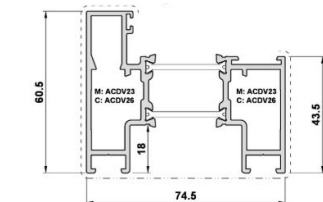

Threshold Options

Standard Threshold: