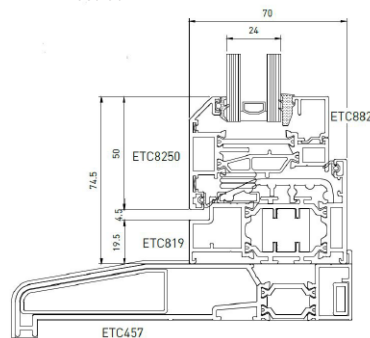

- Satin
 Stipple
 Other:

Spacer Bar Colour

- White
 Grey
 Black

Glazing Bars (please illustrate)

- Flat Surface Bars
 Internal Fret

Lead Work

- Square
 Diamond

Comments

Illustrate Window Configuration (external view)

Flush Sash External Contours

Profile Illustration

Tel: 0844 5610 623 | Fax: 0844 5610 624

Email: sales@quickslide.co.uk

Heaton Estate, Bradford Road, Brighouse, West Yorkshire, HD6 4BW