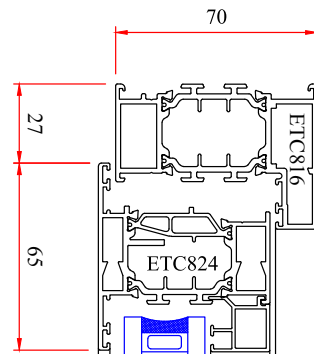

Lead Work

- Square
 Diamond

Comments

Illustrate Window Configuration (external view)

Alitherm 800 Sashes

Profile Illustration

Tel: 0844 5610 623 | Fax: 0844 5610 624

Email: sales@quickslide.co.uk